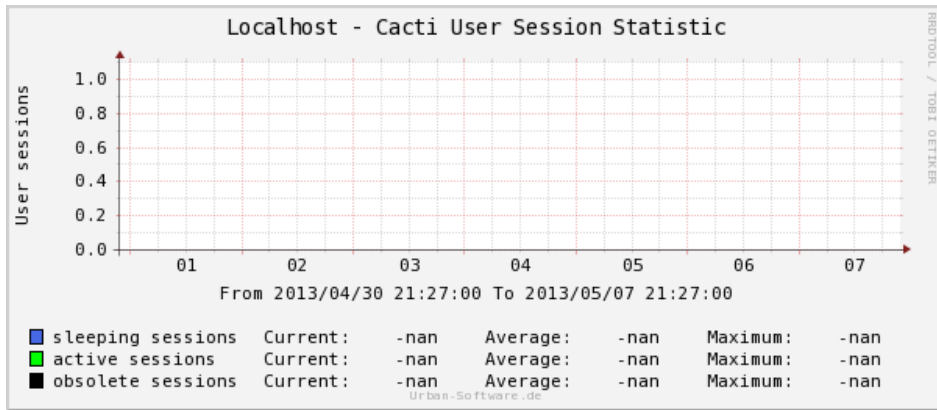

For more information about CereusReporting visit the website at <http://www.urban-software.de>

Chapter 1

Localhost - Cacti User Login Statistic

Localhost - Cacti User Session Statistic

Localhost - Traffic - eth0