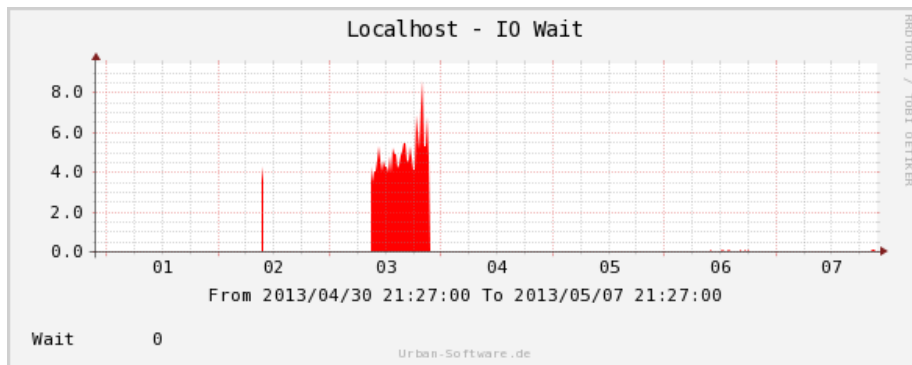

URBAN SOFTWARE

Dedicated to serve our customers

Localhost - Logged in Users

Localhost - Processes

Localhost - IO Wait

Thold Alerts

Chapter 2

Localhost - IP BPS