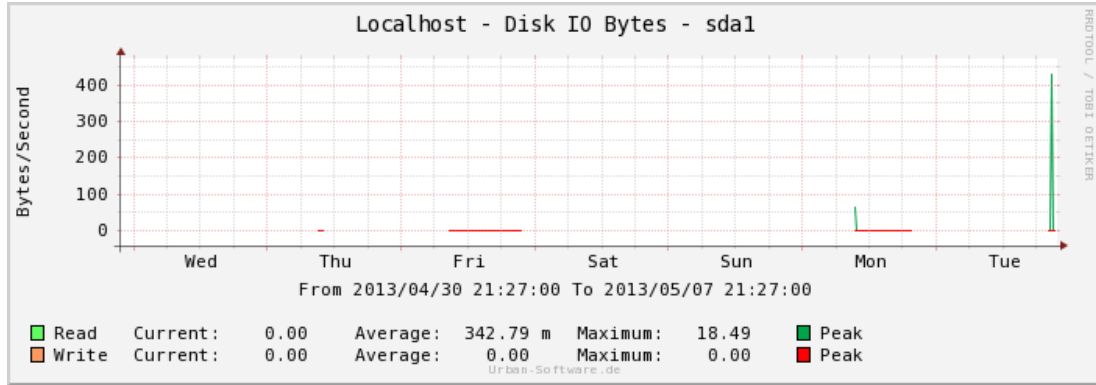

URBAN SOFTWARE

Dedicated to serve our customers

Localhost - Disk IO Bytes - sda1