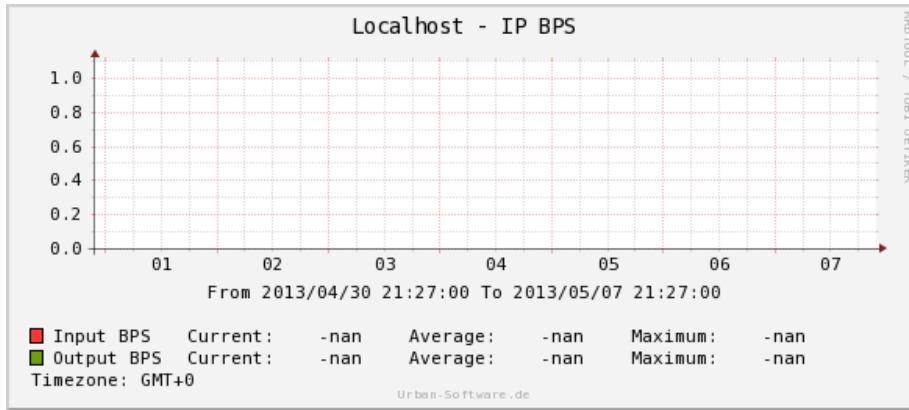

URBAN SOFTWARE

Dedicated to serve our customers

Localhost - Logged in Users

Localhost - Processes

Localhost - IO Wait

Thold Alerts

Chapter 2

Localhost - IP BPS