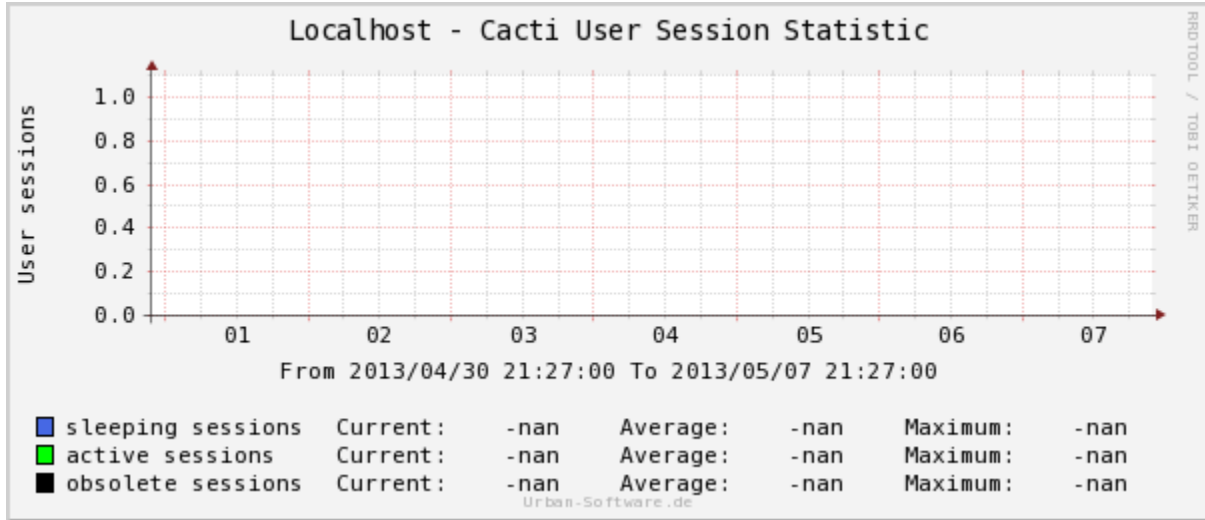

Localhost - Cacti User Session Statistic

Localhost - Cacti User Statistic

Cacti Poller Statistics - DS/RRD

Cacti Poller Statistics - Hosts

Cacti Poller Statistics - Items

Cacti Poller Statistics - Poller Runtime