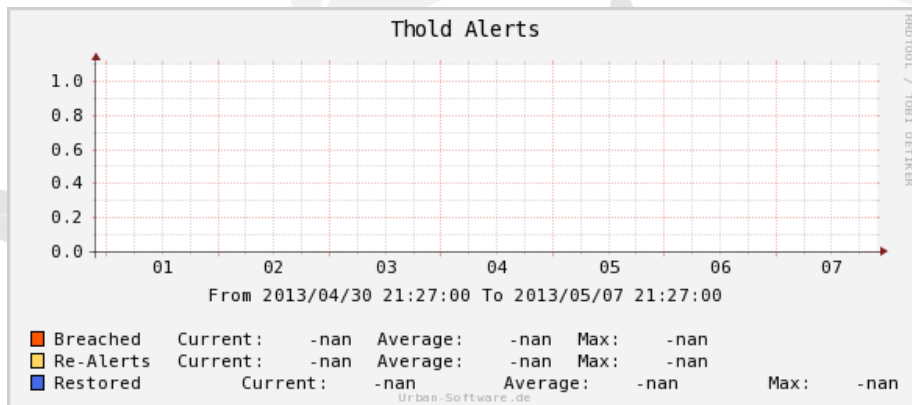

URBAN SOFTWARE

Dedicated to serve our customers

Localhost - Logged in Users

Localhost - Processes

Localhost - IO Wait

Thold Alerts

Chapter 2

Localhost - IP BPS