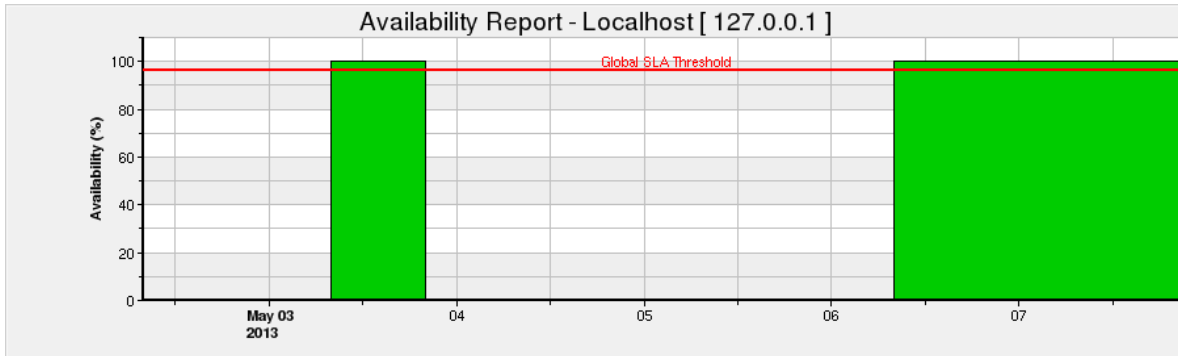

Localhost - Cacti User Session Statistic

Localhost - Cacti User Statistic

Cacti Poller Statistics - DS/RRD

Cacti Poller Statistics - Hosts

Cacti Poller Statistics - Items

Cacti Poller Statistics - Poller Runtime

Cacti Poller Statistics - Processes

URBAN SOFTWARE

Dedicated to serve our customers

Cacti Poller Statistics - Recache

Availability Charts

Localhost - Availability Report

Total Polls	Failed Polls	Availability	Global SLA
1,455	0	100.00%	95.99%

Availability Report

Device	Total Polls	Failed Polls	Availability	SLA
Localhost	1,455	0	100.00%	95.99%

Failed Polls Table

Date	Device	Failed Polls
No Failed polls during this time period.		