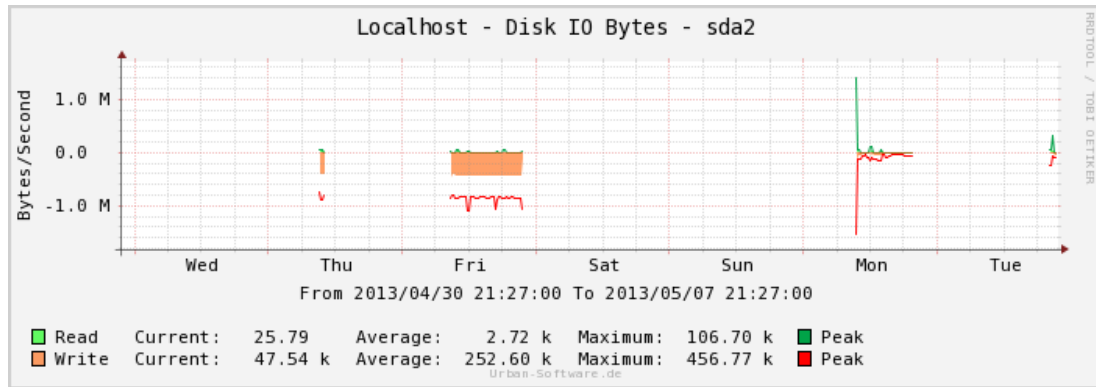

Localhost - Disk IO Bytes - sda2