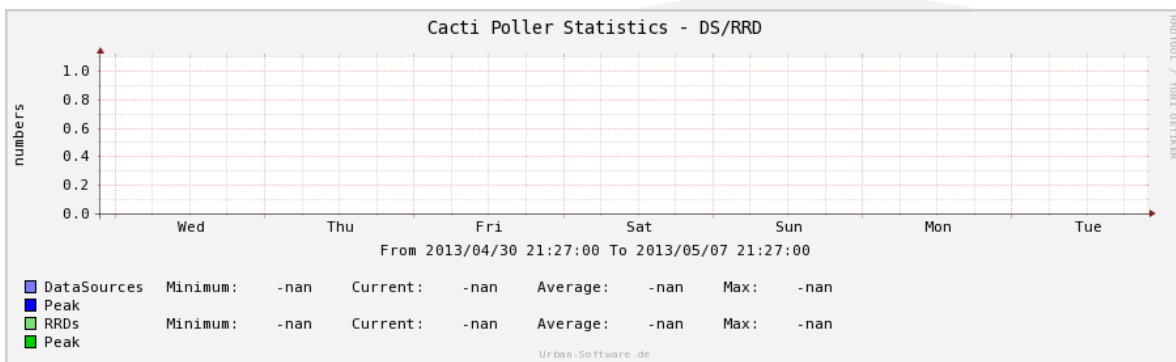

Localhost - Cacti User Session Statistic

Localhost - Cacti User Statistic

Cacti Poller Statistics - DS/RRD

Cacti Poller Statistics - Hosts

Cacti Poller Statistics - Items

Cacti Poller Statistics - Poller Runtime