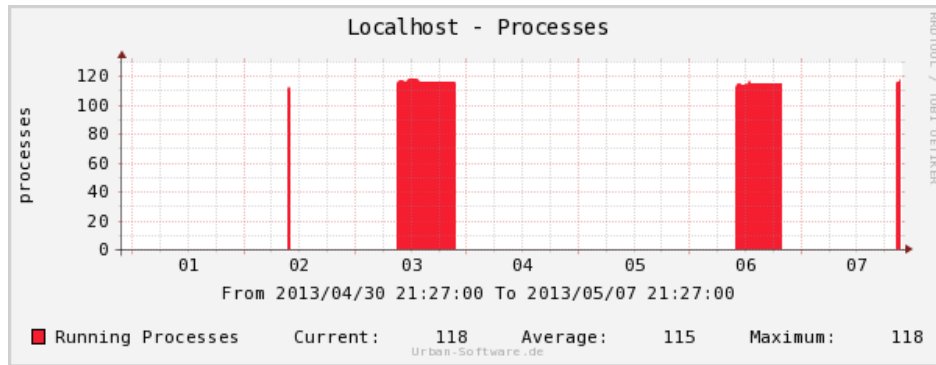

For more information about CereusReporting visit the website at <http://www.urban-software.de>

Chapter 1

Localhost - Cacti User Login Statistic

Localhost - Cacti User Session Statistic

Localhost - Traffic - eth0

URBAN SOFTWARE

Dedicated to serve our customers

Localhost - Logged in Users

Localhost - Processes

Localhost - IO Wait

Thold Alerts

Chapter 2

Localhost - IP BPS