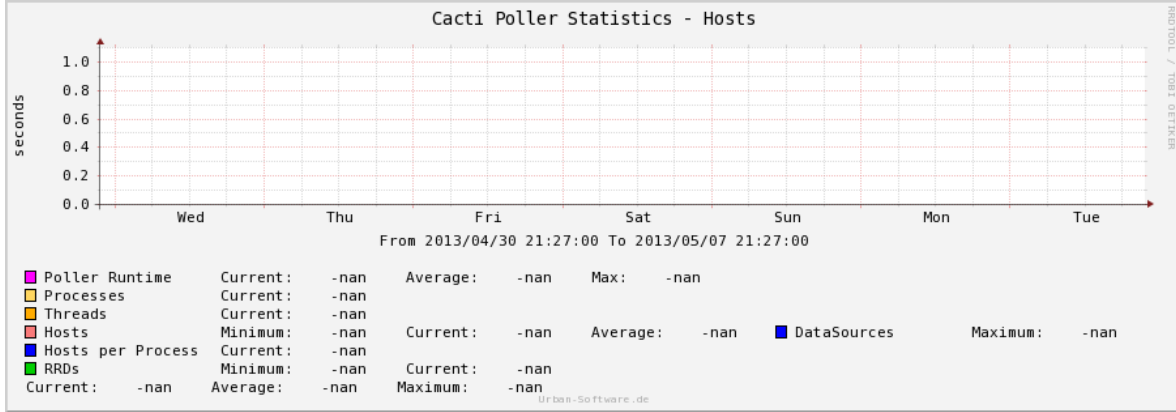

Localhost - Cacti User Session Statistic

Localhost - Cacti User Statistic

Cacti Poller Statistics - DS/RRD

Cacti Poller Statistics - Hosts

Cacti Poller Statistics - Items

Cacti Poller Statistics - Poller Runtime

Cacti Poller Statistics - Processes

URBAN SOFTWARE

Dedicated to serve our customers

Cacti Poller Statistics - Recache

Availability Charts

Localhost - Availability Report

Total Polls	Failed Polls	Availability	Global SLA
1,455	0	100.00%	95.99%