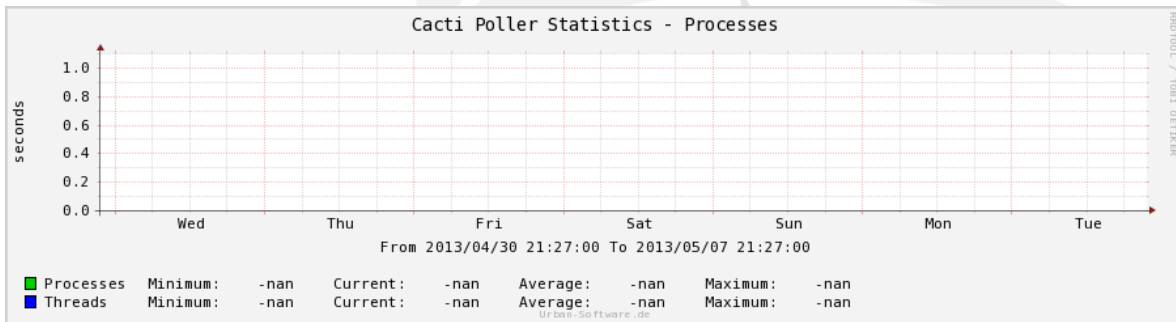

Cacti Poller Statistics - Processes