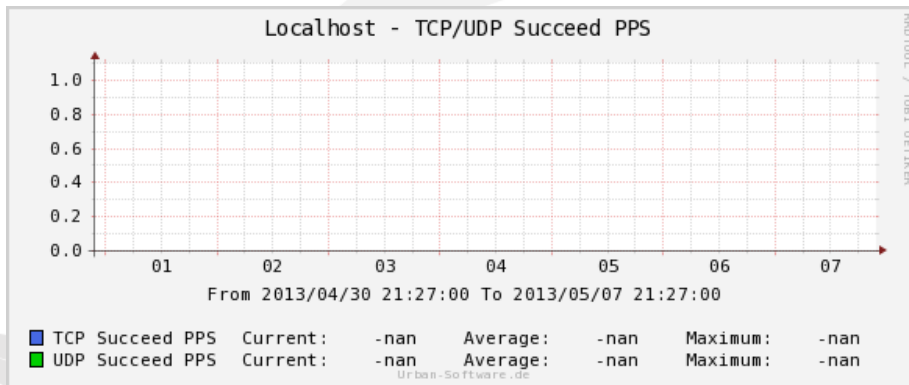

Localhost - TCP/UDP Succeed PPS