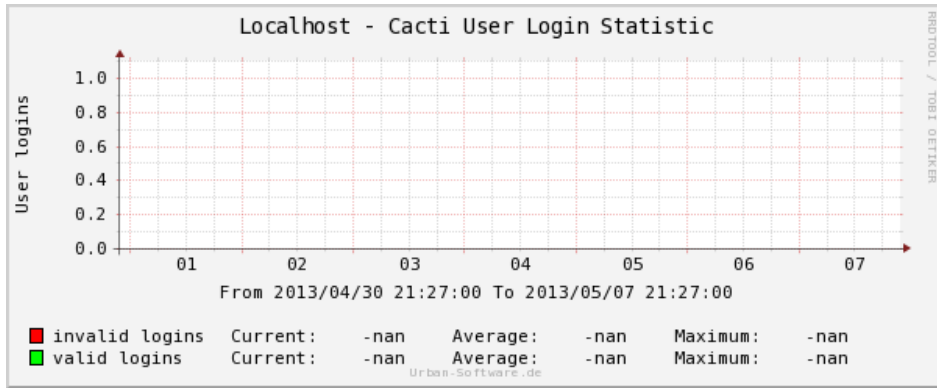

For more information about CereusReporting visit the website at <http://www.urban-software.de>

Chapter 1

Localhost - Cacti User Login Statistic

Localhost - Cacti User Session Statistic

Localhost - Traffic - eth0