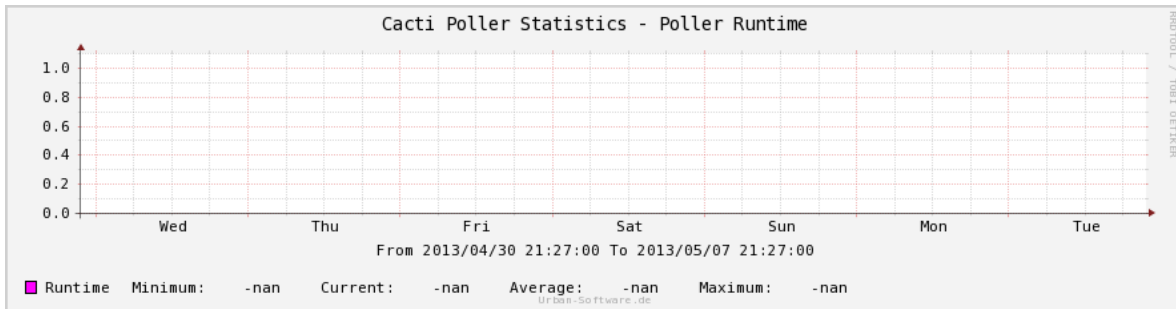

Localhost - Cacti User Session Statistic

Localhost - Cacti User Statistic

Cacti Poller Statistics - DS/RRD

Cacti Poller Statistics - Hosts

Cacti Poller Statistics - Items

Cacti Poller Statistics - Poller Runtime

Cacti Poller Statistics - Processes

URBAN SOFTWARE

Dedicated to serve our customers

Cacti Poller Statistics - Recache

Availability Charts

Localhost - Availability Report

Total Polls	Failed Polls	Availability	Global SLA
1,455	0	100.00%	95.99%