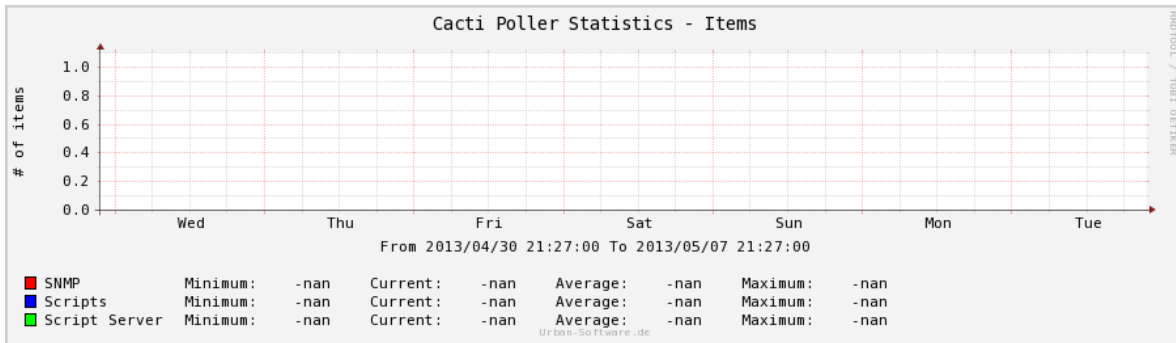

Localhost - Cacti User Session Statistic

Localhost - Cacti User Statistic

Cacti Poller Statistics - DS/RRD

Cacti Poller Statistics - Hosts

Cacti Poller Statistics - Items

Cacti Poller Statistics - Poller Runtime

Cacti Poller Statistics - Processes

URBAN SOFTWARE

Dedicated to serve our customers

Cacti Poller Statistics - Recache

Availability Charts

Localhost - Availability Report

Total Polls	Failed Polls	Availability	Global SLA
1,455	0	100.00%	95.99%