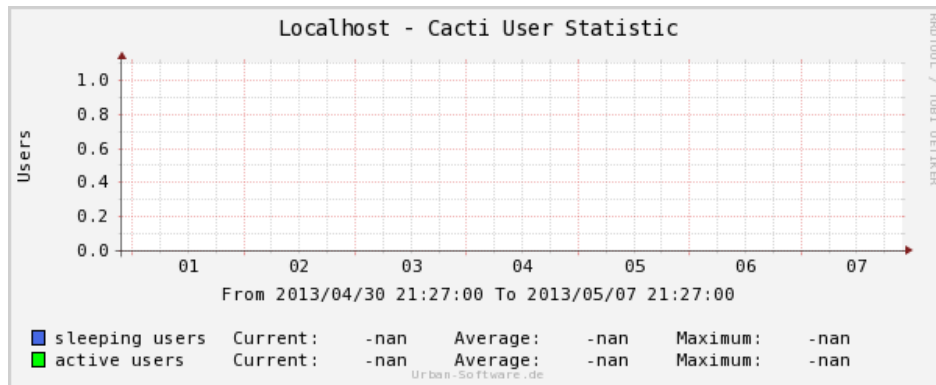

Localhost - Cacti User Session Statistic

Localhost - Cacti User Statistic

Cacti Poller Statistics - DS/RRD

Cacti Poller Statistics - Hosts

Cacti Poller Statistics - Items

Cacti Poller Statistics - Poller Runtime