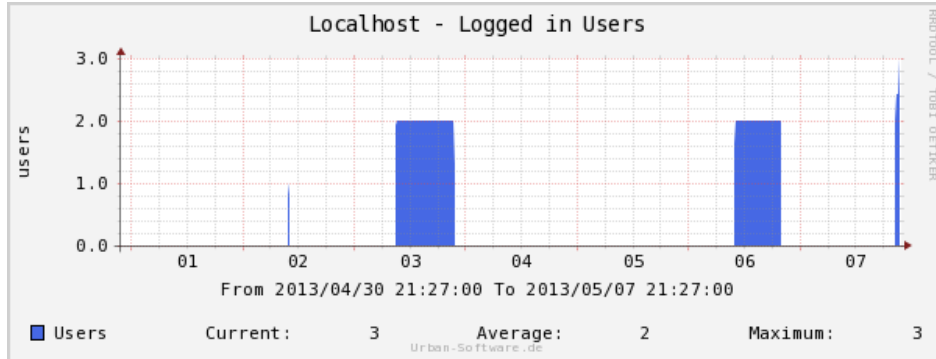

URBAN SOFTWARE

Dedicated to serve our customers

Localhost - Logged in Users