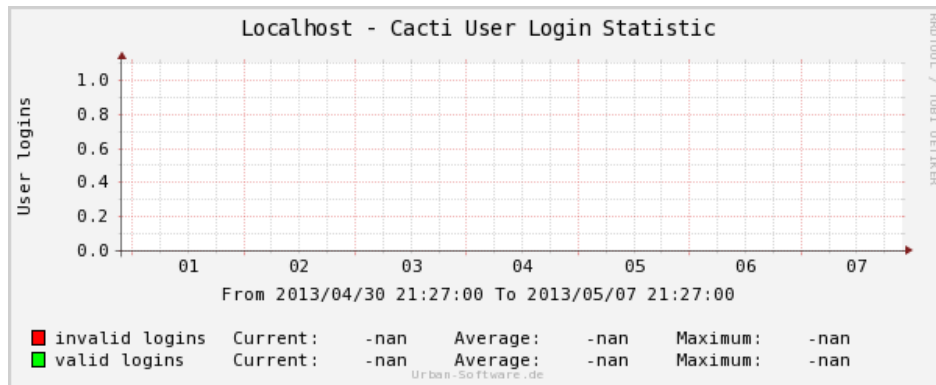

Localhost - Cacti User Session Statistic

Localhost - Cacti User Statistic

Cacti Poller Statistics - DS/RRD

Cacti Poller Statistics - Hosts

Cacti Poller Statistics - Items

Cacti Poller Statistics - Poller Runtime