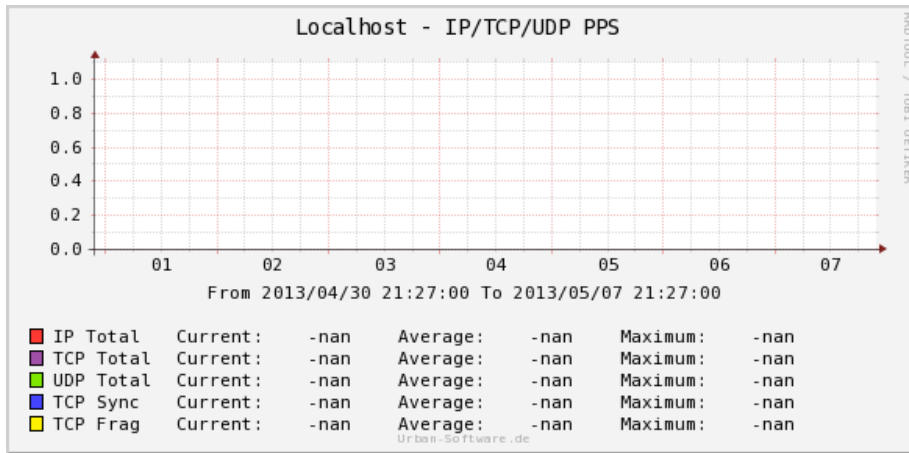

Localhost - IP/TCP/UDP PPS