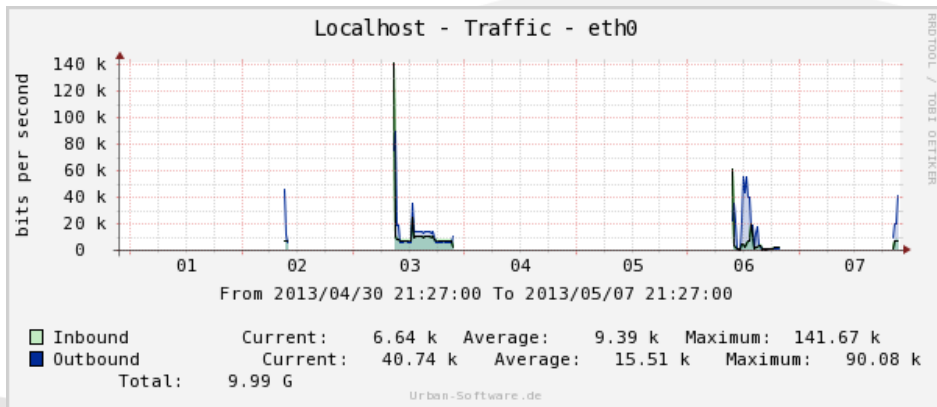

For more information about CereusReporting visit the website at <http://www.urban-software.de>

Chapter 1

Localhost - Cacti User Login Statistic

Localhost - Cacti User Session Statistic

Localhost - Traffic - eth0

URBAN SOFTWARE

Dedicated to serve our customers

Localhost - Logged in Users

Localhost - Processes

Localhost - IO Wait

Thold Alerts

Chapter 2

Localhost - IP BPS