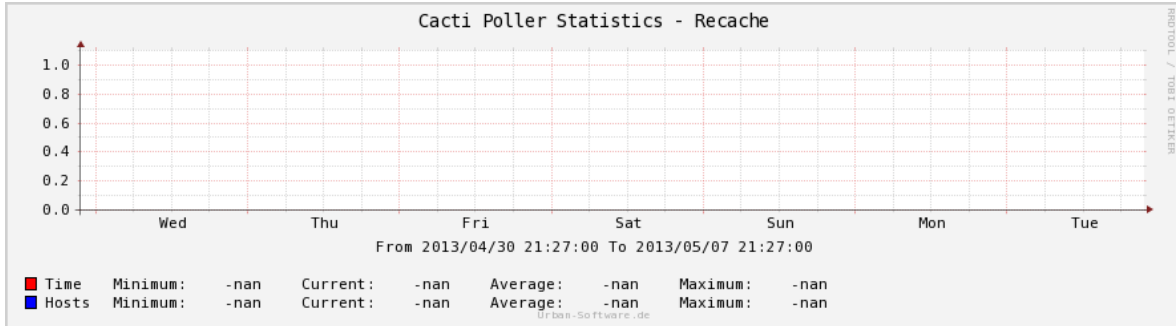

Cacti Poller Statistics - Processes

URBAN SOFTWARE

Dedicated to serve our customers

Cacti Poller Statistics - Recache

Availability Charts

Localhost - Availability Report

Total Polls	Failed Polls	Availability	Global SLA
1,455	0	100.00%	95.99%