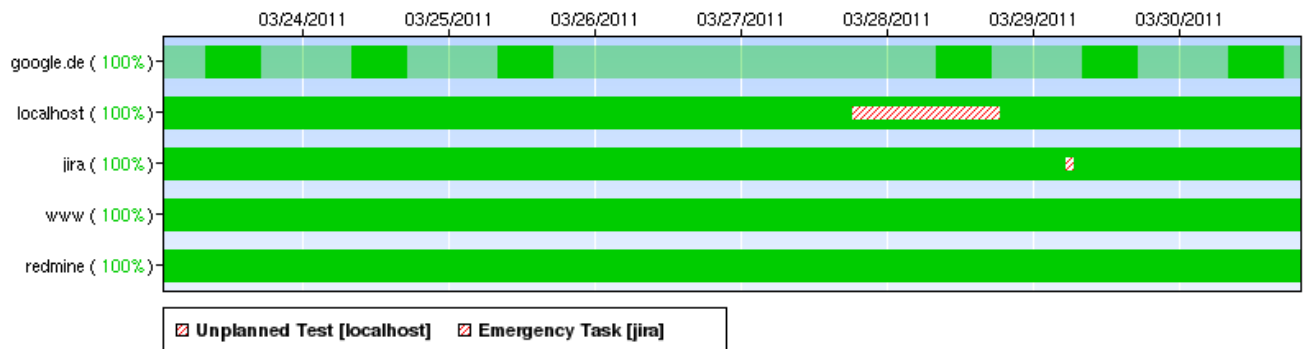

Availability Report

Availability Chart

Device	Total Polls	Failed Polls	Availability	SLA
google.de	2,013	0	100.00%	85.00%
localhost	2,013	0	100.00%	95.00%
jira	2,013	0	100.00%	99.00%
www	2,013	0	100.00%	50.00%
redmine	2,013	0	100.00%	95.00%